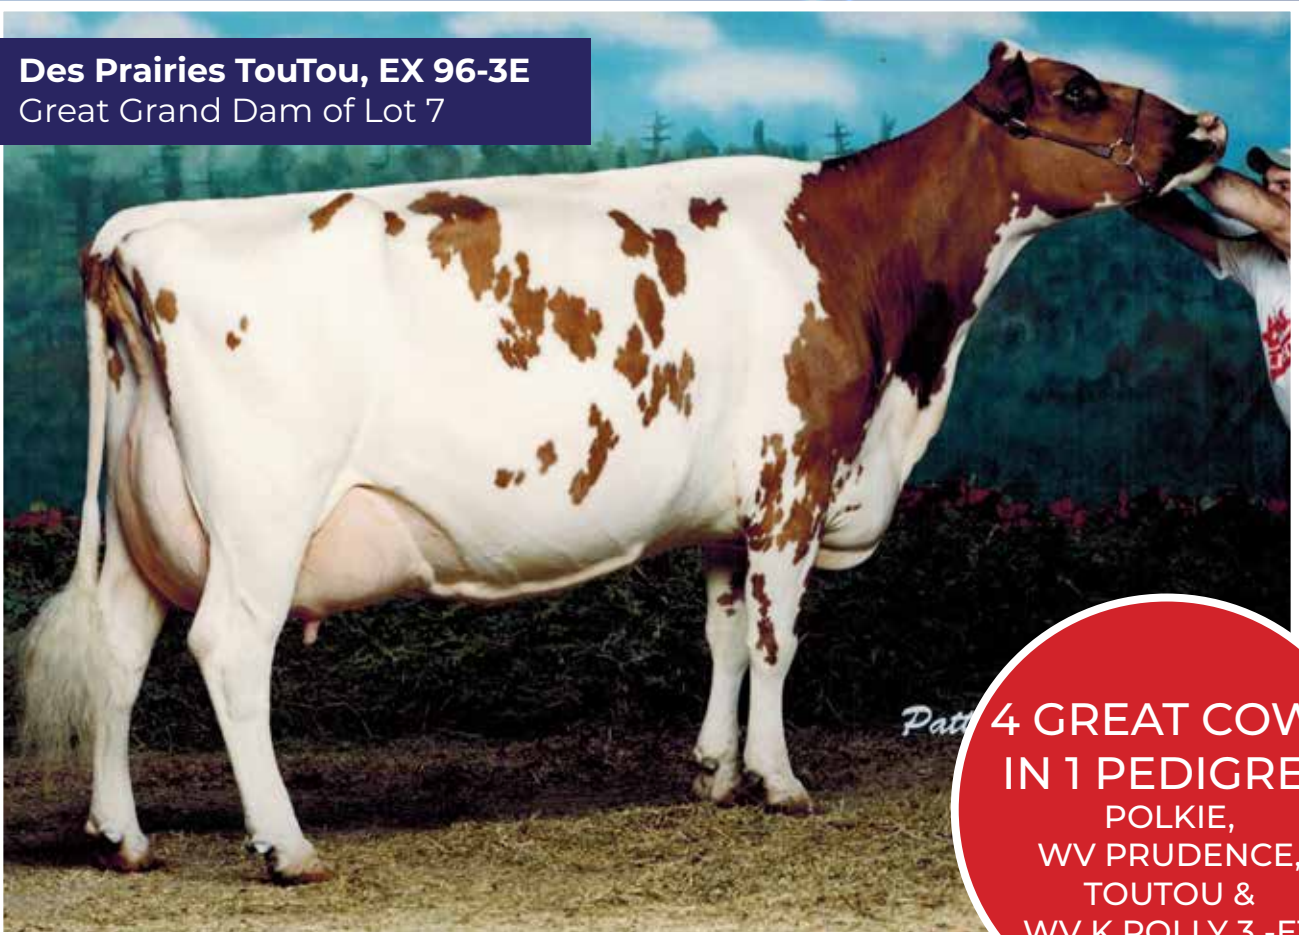

Des Prairies TouTou, EX 96-3E
Great Grand Dam of Lot 7

**4 GREAT COWS
IN 1 PEDIGREE**
POLKIE,
WV PRUDENCE,
TOUTOU &
WV K POLLY 3 -ET

LOT 7

3A X LOMBARD DALE POKER THRILL X ROCKSTAR

A/C: **Visserdale Farms, CAN**

**EXPORTABLE TO AUSTRALIA,
EU, COLUMBIA,
SOUTH AFRICA & USA**

SIRE: KAMOURASKA ROCKSTAR, EX 90 (CAN)

Modem x Peterslund
Milk +926 Fat +52 +0.08% Protein +43 +0.06%

DAM: LOMARD DALE POKER THRILL, VG 88

Age	KG	B.F%	B.F	P%	P	Days
3	8429	4.4	371	3.1	262	305
5	8937	4.5	402	3.3	291	298
6	9467	4.5	430	3.3	311	305
7	10260	4.4	451	3.2	330	305
8	8590	4.3	369	3.3	285	305

DES CHAMOIS POKER (CAN)

Pardner x BBB Kellogg
Milk +166 Fat +20 +0.07% Protein +4 -0.01%

BONNIE BRAE TUTON, GP 83

Age	KG	B.F%	B.F	P%	P	Days
2	8044	4.0	319	3.4	270	305
3	8548	4.0	343	3.3	286	303
4	9044	4.1	370	3.4	303	305

WOODLAND VIEW PADDY, EX 90 (CAN)

Patrick x Milkman
Milk -225 Fat -9 +0.00% Protein -4 +0.02%

DES PRAIRIES TOUTOU, EX 96-3E

sire: Woodland View Jupiter

Age	KG	B.F%	B.F	P%	P	Days
4	10895	4.7	515	3.6	392	305
6	12953	4.3	554	3.4	441	305
10	12502	4.6	581	3.4	424	305

Grand Champion, Royal Winter Fair, 1997, 1998, 1999, 2000, 2002 & 2003

Supreme Champion, Royal Winter Fair, 2003

Grand Champion - World Dairy Expo 2002

4TH DAM: **DES PRAIRIES TOUPIE, VG 85** 5TH DAM: **DES PRAIRIES TOULOUSE, GP 82** 6TH DAM: **DES PRAIRIES WEL JESSICA, GP 81**

PURCHASER