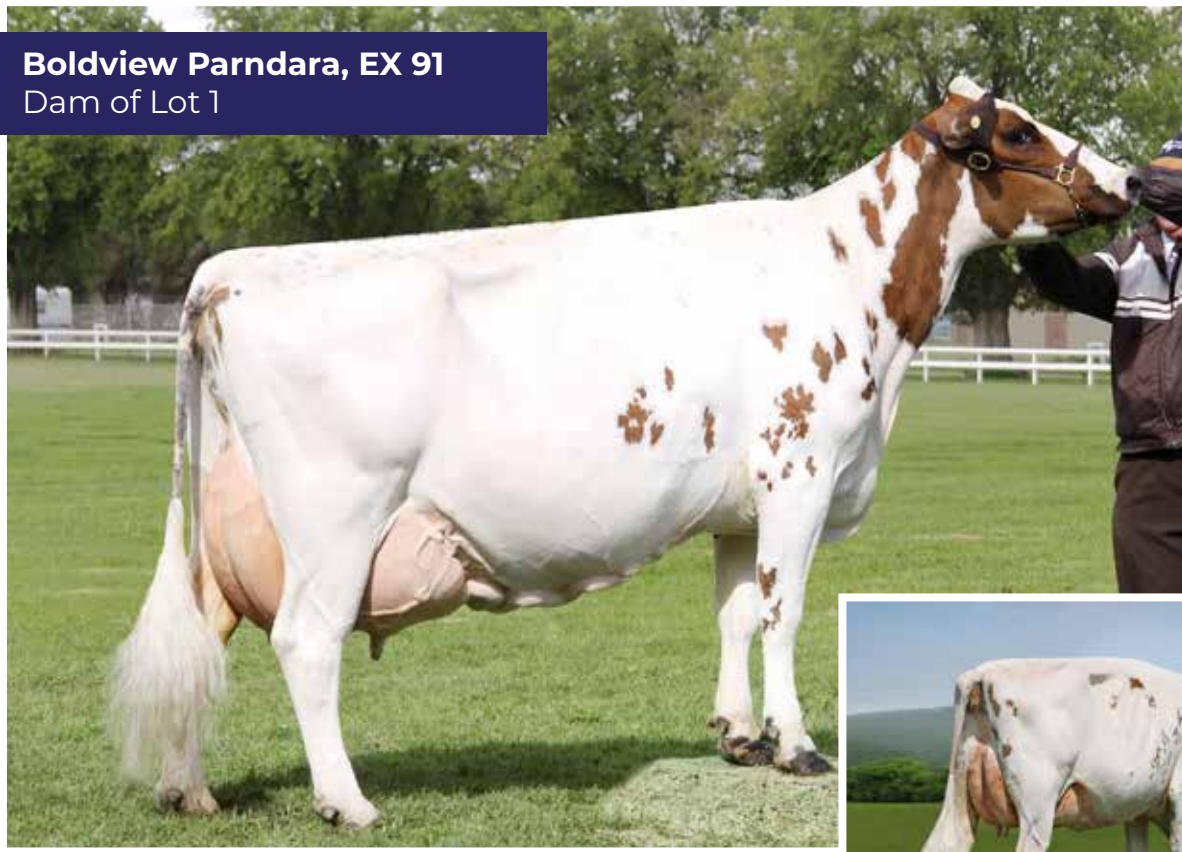

Boldview Parndara, EX 91
Dam of Lot 1

Atlantic Dream Pandora (NZ)
Full Sister of Lot 1

LOT 1

3A x BOLDVIEW PARNDARA X DREAMER

A/C: **Boldview Farms, AUS**

Embryos stored at Total Livestock Genetics, VIC

SIRE: NEXUS DREAMER (USA)

Calimero x Tradition x T-Bruno

Milk -85 Fat +11 +0.08% Protein -1 +0.01%

Boldview Dream Amalie - Intermediate Champion, Adelaide Royal Feature Show 2016

Boldview Dream Peril - Reserve Senior Champion, IDW 2019 (for Lucy Newman)

Cher-Bar Tz's Dream - Reserve Senior Champion, Fanfare Show 2019

**EXPORTABLE TO AUSTRALIA,
NEW ZEALAND & UK**

**(2 full sisters in New Zealand
& 1 in the UK)**

DAM: BOLDVIEW PARNDARA, EX 91-2E

Age	Litres	B.F%	B.F	P%	P	PI	Days
3	7520	4.2	314	3.4	252	133	305
4	9126	4.0	363	3.4	308	142	305
5	8496	4.0	343	3.4	289	132	305
6	9614	4.3	416	3.4	331	145	305
7	7223	4.4	320	3.5	252	124	305
8	9097	3.9	358	3.3	302	142	305

2006 - Intermediate Champion, Adelaide Royal
2010 - Hon Mention Champion Cow, Adelaide Royal
2010 - All Australian Mature Cow
2011 - Hon Mention All Australian Mature Cow
Many Type & Production Wins at Adelaide Royal Show

WOODLAND VIEW PARDNER (CAN)

Milkman x Rebel

Milk +348 Fat +21 +0.04% Protein +8 -0.02%

BOLDVIEW TRIDENT PARNDANA, VHC

Age	Litres	B.F%	B.F	P%	P	PI	Days
3	5003	4.2	211	3.5	174	105	305
4	5726	4.5	255	3.6	206	103	298
5	6474	4.0	259	3.5	224	101	305
6	6135	4.3	263	3.5	217	103	294

ARDROSSAN EV KATES TRIDENT (USA)

Ayrshire 'Sire of the Century'.

All Australian daughters have performed well in both production & showings with Championship Awards at Melbourne, IDW, Brisbane, Adelaide and All Australian Winners.

BOLDVIEW DOUBLE PANDANYA

Sired by Townhead Double Dash (UK)

Grand daughter of the successful Ayrlands Patience, EX 90, dam of many wonderful families at Boldview.

4TH DAM: BOLDVIEW PANQUIL, VHC 88

Sired by Goldstream Tasman (NZ)

5TH DAM: AYRLANDS PATIENCE, EX 90

Sired by Townhead Double Dash (UK)

PURCHASER

$