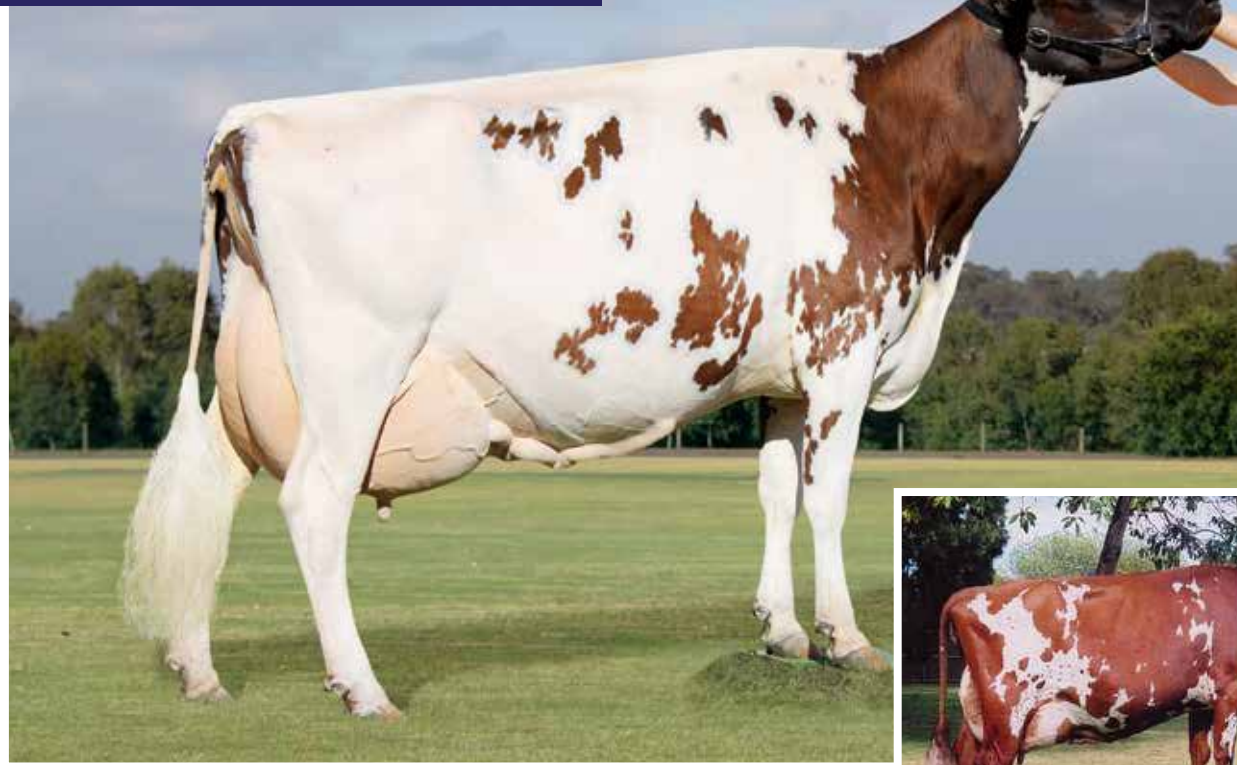

Sired by Goldstream Tasman (NZ)

**5TH DAM: AYRLANDS PATIENCE, EX 90**

Sired by Townhead Double Dash (UK)

**PURCHASER**

**\$**

**Boldview Armadilla, EX 92-3E**  
Dam of Lot 2

**Boldview Tridents Parilla EX 92**  
Grand Dam of Lot 2